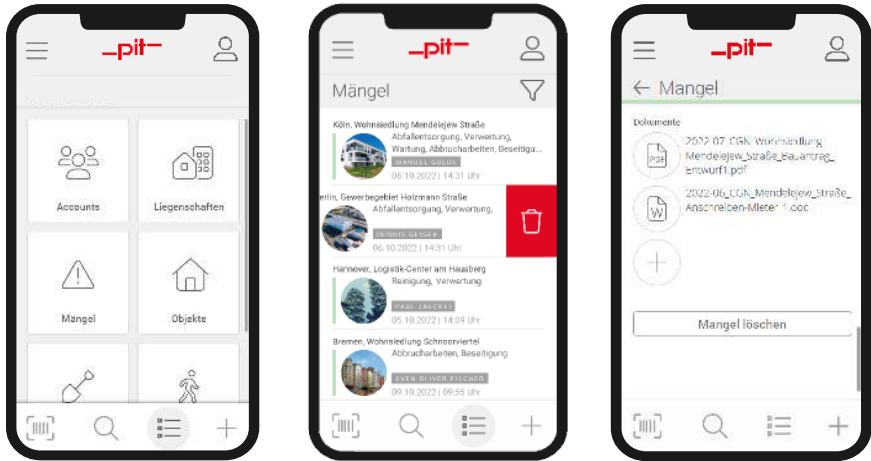

A person wearing a white lab coat is shown from the chest down, holding a silver smartphone in their left hand and using their right hand to interact with the screen. The background is a bright, out-of-focus indoor setting. The overall image has a soft, professional aesthetic.

pit

pitFM MOBILE

Sustainable working
with smart mobile devices

pitFM MOBILE

Sustainable working with smart mobile devices.

With pitFM Mobile you have access to all relevant information at all times. No matter where you are.

For the power user on site

One for All

A central app for your processes. From master data management, order processing, meter value recording, defect management to TGA data recording.

Intuitive

Intuitive user interface. No lengthy training required.

Analytics

Visualize the data via the integrated dashboard. Analogous to pitFM Expert.

Custom fit

Our standard can be flexibly adapted to your individual needs with pit Studio. No programming, just graphical process modeling with just a few mouse clicks.