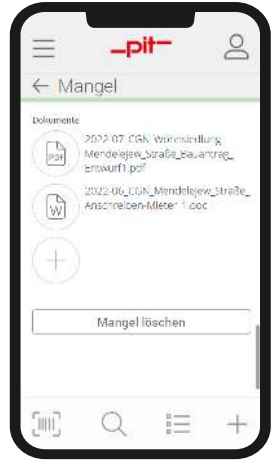

pitFM MOBILE

Nachhaltiges Arbeiten mit Smart Mobile Devices

Mit pitFM Mobile haben Sie auf alle relevanten Informationen jederzeit Zugriff. Ganz egal wo Sie sind.

Für den Power User on site

One for All

Eine zentrale App für Ihre Prozesse. Von der Stammdatenverwaltung, Auftragsbearbeitung, Zählerwert-erfassung, Mängelmanagement bis zur TGA Datenerfassung.

Intuitiv

Intuitiv zu bedienende Oberfläche. Keine langwierigen Schulungen erforderlich.

Analytics

Visualisieren der Daten über das integrierte Dashboard. Analog zu pitFM Expert.

Custom Fit

Unser Standard lässt sich mit pit Studio auf Ihre individuellen Bedürfnisse flexibel anpassen. Keine Programmierung, stattdessen grafische Prozessmodellierung mit wenigen Mausklicks.

Grafik Integration

Unsere CAD Schnittstelle wandelt Ihre CAD Pläne in schlanke SVG Dateien. Nutzen Sie den Mehrwert der visuellen Bearbeitung. Pläne anzeigen, intuitive Verortung von Objekten im Plan und Erzeugen von Tickets aus dem Plan.

Basis Feature

Offlineverfügbarkeit der Daten, responsive Oberfläche, Mehrbenutzer-, Mehrprozesse- und Mehrsprachenfähigkeit und vollständiger Zugriff auf das gesamte Datenmodell.